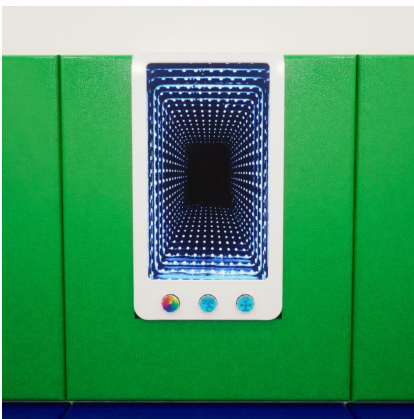

Rhino Deluxe
Infinity Panel

£1,067.52 inc vat -

£889.60 ex vat

Additional Information

SKU	W39418
Dimensions	90x55x10
Material	MDF/Plastic
Express Delivery	Express Under 5 Days

<https://www.cosydirect.com/rhino-deluxe-infinity-panel-w39418>

Description

Equal parts distracting and mesmerising, our Deluxe Infinity Panel creates an optical illusion of endless sensory light.