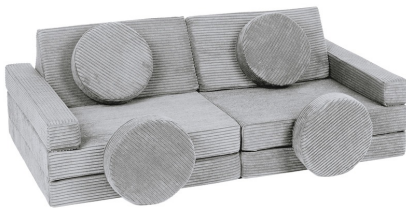

Comfy Modular
Sofa

£214.80 inc vat -
£179.00 ex vat

Additional Information

SKU	56008-Various
Contents may vary	No

<https://www.cosydirect.com/comfy-modular-sofa-56008-various>