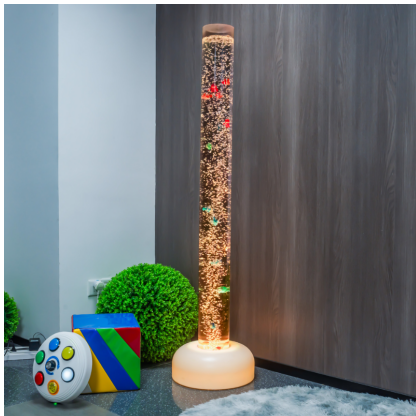

180cm Bubble
Tube with Light Up
Base

£391.19 inc vat -

£325.99 ex vat

Additional Information

SKU	W39032
Diameter	15cm
Height	180cm

<https://www.cosydirect.com/180cm-bubble-tube-with-light-up-base-w39032>

Description

The 180cm Bubble Tube with Light-Up Base brings calm, colour and movement into any sensory space. With colour-changing lights, rising bubbles and swimming fish, it encourages visual tracking, observation and quiet exploration in sensory rooms, classrooms or at home.