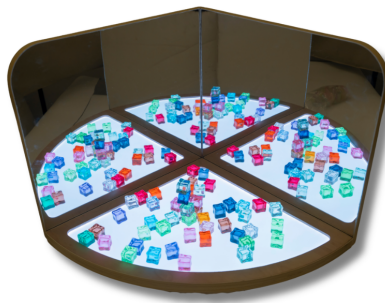

3 Way Exploration
Mirror with Light

£103.19 inc vat -
£85.99 ex vat

Additional Information

SKU	W39031
Age Suitability	3 Years+
Dimensions	34 x 34 x 30cm

<https://www.cosydirect.com/3-way-exploration-mirror-with-light-w39031>

Description

The 3 Way Exploration Mirror with Light is a bright, engaging resource that encourages children to explore reflections, symmetry and self-discovery through hands-on play. With a glowing light base and removable mirror panel, it offers different ways to support visual exploration in sensory rooms, classrooms or at home.