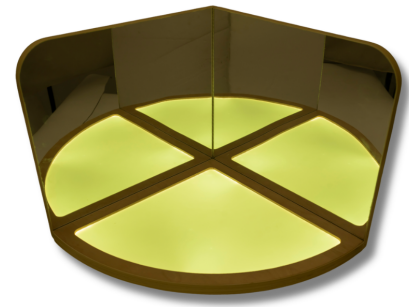

3 Way Exploration
Mirror with Light

£103.19 inc vat -
£85.99 ex vat

Additional Information

SKU	W39031
Age Suitability	3 Years+
Dimensions	34 x 34 x 30cm

<https://www.cosydirect.com/3-way-exploration-mirror-with-light-w39031>

Description

The 3 Way Exploration Mirror with Light is a bright, engaging resource that encourages children to explore reflections, symmetry and self-discovery through hands-on play. With a glowing light base and removable mirror panel, it offers different ways to support visual exploration in sensory rooms, classrooms or at home.