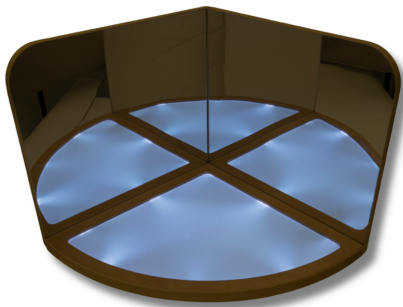

3 Way Exploration
Mirror with Light

£103.19 inc vat -
£85.99 ex vat

Additional Information

SKU	W39031
Age Suitability	3 Years+
Dimensions	34 x 34 x 30cm

<https://www.cosydirect.com/3-way-exploration-mirror-with-light-w39031>

Description

The 3 Way Exploration Mirror with Light is a bright, engaging resource that encourages children to explore reflections, symmetry and self-discovery through hands-on play. With a glowing light base and removable mirror panel, it offers different ways to support visual exploration in sensory rooms, classrooms or at home.