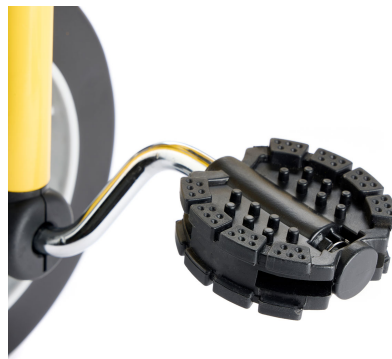

## Additional Information

SKU	W38895
Age Suitability	4-8 Years
Assembly	Fully Assembled
Product Colour	Yellow
Dimensions	48 x 56 x 97
Height	48cm
Width	56cm
Material	PP / Rubber
Warranty	1 Year
Express Delivery	Express Under 10 Days