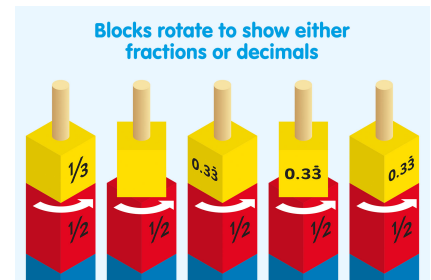

Wooden Fraction &
Decimal Towers

£63.38 inc vat -
£52.82 ex vat

Additional Information

SKU	W38864
Manufacturer	Educational Advantage
Age Suitability	3 Years+
Assembly	Fully Assembled
Dimensions	6 x 18.5 x 29
Height	6cm
Width	18.5cm
Material	Schima Superba
Warranty	1 Year
Express Delivery	Express Under 10 Days