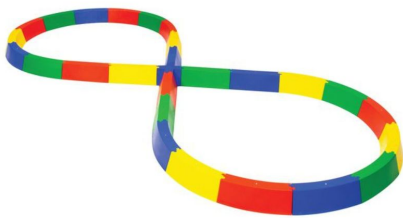

Walking boards
figure of 8

£99.60 inc vat -
£83.00 ex vat

Additional Information

SKU	W38923
Dimensions	33 H x 34 W x 82cm D

<https://www.cosydirect.com/walking-boards-figure-of-8-w38923>

Description

Designed for developing balance and motor skills Set of 27 pieces (18 curved, 8 straight, 1 connector)