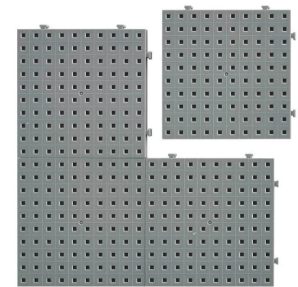

Collaborate & Innovate Ltd T/A Cosy Direct, Units
316-318 Fauld Industrial Estate, Fauld Lane, Fauld,
DE13 9HS

Tel: [01332 370152](tel:01332370152)

Email: sales@cosydirect.com

Web: www.cosydirect.com

SKU: W38805

Smart Builders Set

£46.79 inc vat -

£38.99 ex vat

Additional Information

SKU	W38805
Express Delivery	Express Under 10 Days

<https://www.cosydirect.com/smart-builders-set-w38805>