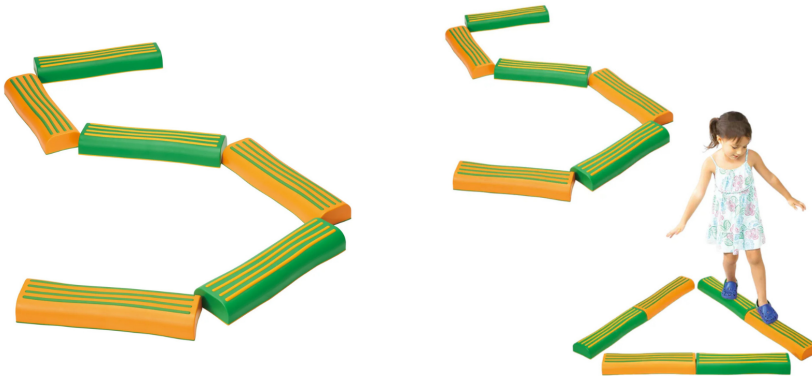

Web: [www.cosydirect.com](http://www.cosydirect.com)

SKU: W38791

Step-a-Trails

£81.08 inc vat -

£67.57 ex vat

## Additional Information

SKU	W38791
Depth	48cm
Height	6.4cm
Width	38cm
Pack Size	6
Express Delivery	Express Under 10 Days

<https://www.cosydirect.com/step-a-trails-w38791>