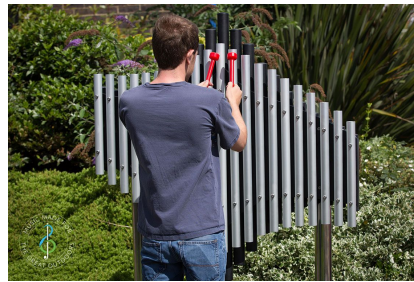

Web: [www.cosydirect.com](http://www.cosydirect.com)

SKU: W34676

Heavy Duty Sonora  
Tubular Bells  
(Ground Fix)

£4,988.86 inc vat -

£4,157.38 ex vat

<https://www.cosydirect.com/heavy-duty-sonora-tubular-bells-ground-fix-w34676>