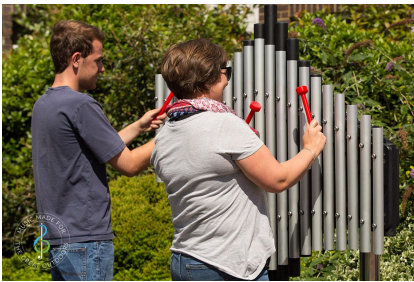

Web: [www.cosydirect.com](http://www.cosydirect.com)

SKU: W34676

Heavy Duty Sonora  
Tubular Bells  
(Ground Fix)

£4,988.86 inc vat -

£4,157.38 ex vat

<https://www.cosydirect.com/heavy-duty-sonora-tubular-bells-ground-fix-w34676>