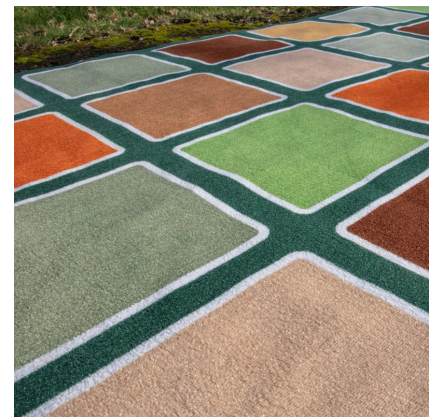

Nature Trail
Rectangular
Placement Outdoor
Carpet

£225.59 inc vat -

£187.99 ex vat

Additional Information

SKU	W34720
Dimensions	300 x 200 x 1
Pack Size	1
Material	Nylon/Latex
Warranty	1 Year

<https://www.cosydirect.com/nature-trail-rectangular-placement-outdoor-carpet-w34720>