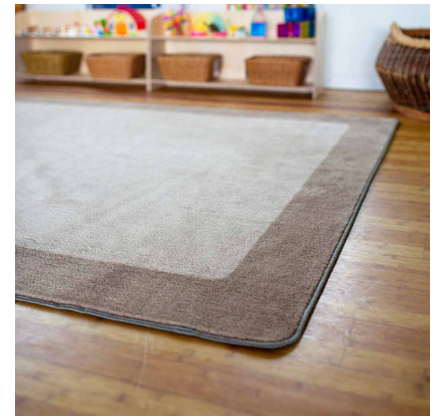

Classic Rectangular
Border Carpet
Taupe

£356.70 inc vat -
£297.25 ex vat

Additional Information

SKU	W34715
Dimensions	300 x 200 x 1.5
Pack Size	1
Material	Nylon/Latex
Warranty	1 Year

<https://www.cosydirect.com/classic-rectangular-border-carpet-taupe-w34715>