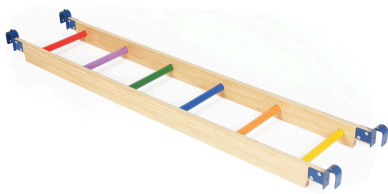

Activladder

£302.40 inc vat -

£252.00 ex vat

Additional Information

SKU	W34652
Dimensions	10 H x 36 W x 217cm D

<https://www.cosydirect.com/activladder-w34652>
