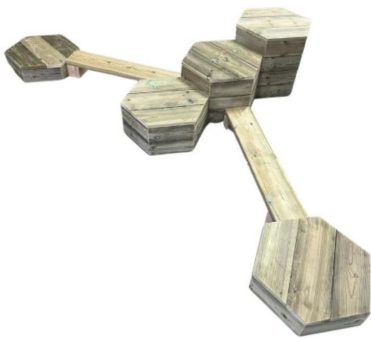

Balancing Blocks
and Beams

£468.00 inc vat -

£390.00 ex vat

Additional Information

SKU	W34593
Manufacturer	Newby Leisure
Age Suitability	3 Years+
Assembly	Fully Assembled
Material	Scandinavian Redwood Timber
Warranty	10-year guarantee against wood rot and insect damage