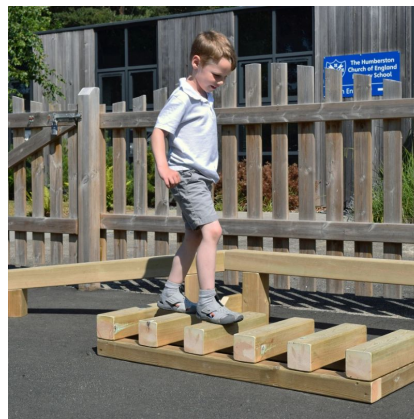

## Additional Information

SKU	W34568
Manufacturer	Newby Leisure
Age Suitability	3 Years+
Assembly	Fully Assembled
Depth	40cm
Height	35cm
Width	120cm
Material	Scandinavian Redwood Timber
Warranty	10-year guarantee against wood rot and insect damage