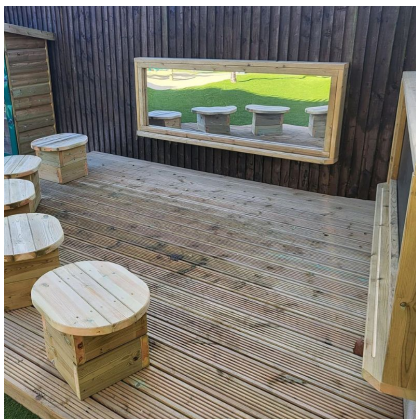

## Additional Information

SKU	W34548
Manufacturer	Newby Leisure
Age Suitability	3 Years+
Assembly	Fully Assembled
Depth	15cm
Height	67cm
Width	180cm
Material	Scandinavian Redwood Timber
Warranty	10-year guarantee against wood rot and insect damage