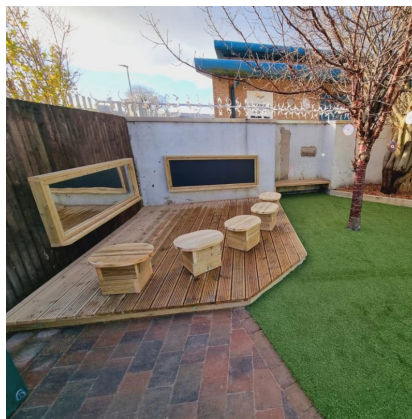

## Additional Information

SKU	W34548
Manufacturer	Newby Leisure
Age Suitability	3 Years+
Assembly	Fully Assembled
Depth	15cm
Height	67cm
Width	180cm
Material	Scandinavian Redwood Timber
Warranty	10-year guarantee against wood rot and insect damage