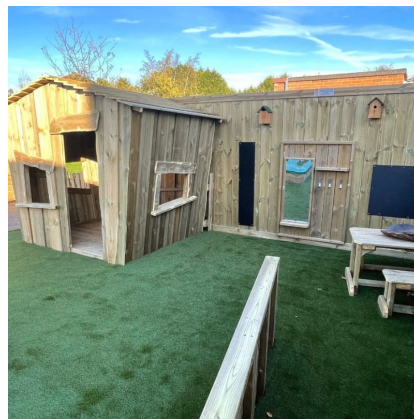

Toddler Dress Up
Mirror

£472.80 inc vat -

£394.00 ex vat

Additional Information

SKU	W34520
Manufacturer	Newby Leisure
Age Suitability	3 Years+
Assembly	Fully Assembled
Depth	10cm
Height	130cm
Width	90cm
Material	Scandinavian Redwood Timber
Warranty	10-year guarantee against wood rot and insect damage