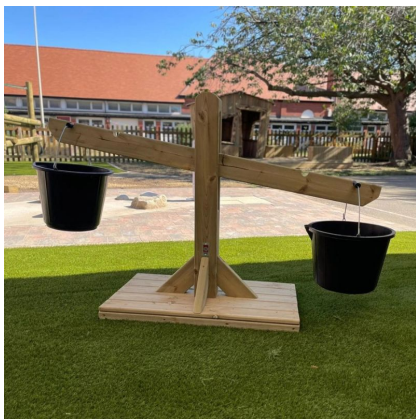

## Additional Information

SKU	W34515
Manufacturer	Newby Leisure
Age Suitability	3 Years+
Assembly	Fully Assembled
Depth	80cm
Height	94cm
Width	160cm
Material	Scandinavian Redwood Timber
Warranty	10-year guarantee against wood rot and insect damage