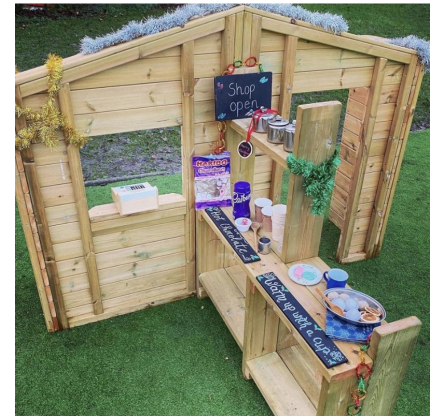

Outdoor Wooden
Partition Play

£688.80 inc vat -

£574.00 ex vat

Additional Information

| | |
|-----------------|--|
| SKU | W34508 |
| Manufacturer | Newby Leisure |
| Age Suitability | 3 Years+ |
| Assembly | Assembly Required |
| Depth | 193cm |
| Height | 142cm |
| Width | 170cm |
| Material | Scandinavian Redwood Timber |
| Warranty | 10-year guarantee against wood rot and insect damage |

<https://www.cosydirect.com/outdoor-wooden-partition-play-w34508>