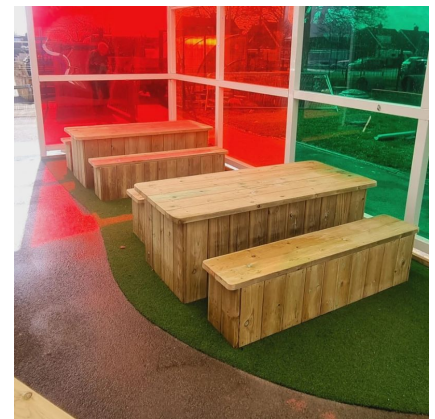

Chunky Table and
Benches

£730.80 inc vat -

£609.00 ex vat

Additional Information

SKU	W34490
Manufacturer	Newby Leisure
Age Suitability	3 Years+
Assembly	Fully Assembled
Depth	78cm
Height	60cm
Width	167.5cm
Material	Scandinavian Redwood Timber