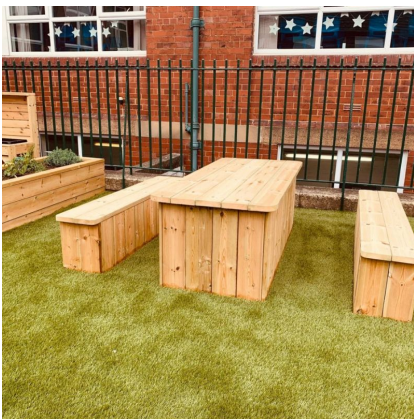

Chunky Table and
Benches

£730.80 inc vat -

£609.00 ex vat

Additional Information

SKU	W34490
Manufacturer	Newby Leisure
Age Suitability	3 Years+
Assembly	Fully Assembled
Depth	78cm
Height	60cm
Width	167.5cm
Material	Scandinavian Redwood Timber