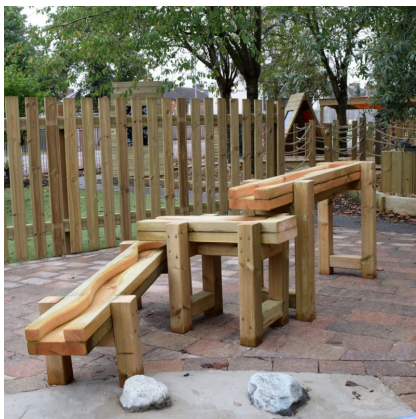

Childrens Water
Play Chutes x 3

£508.80 inc vat -

£424.00 ex vat

Additional Information

SKU	W34489
Manufacturer	Newby Leisure
Age Suitability	3 Years+
Assembly	Fully Assembled
Depth	34cm
Height	Top Chute: 70cm & 60cm Middle Chute: 55cm & 49cm Lower Chute: 38cm & 32cm
Width	Top Chute: 120cm Middle Chute: 70cm Lower Chute: 120cm
Material	Scandinavian Redwood Timber
Warranty	10-year guarantee against wood rot and insect damage