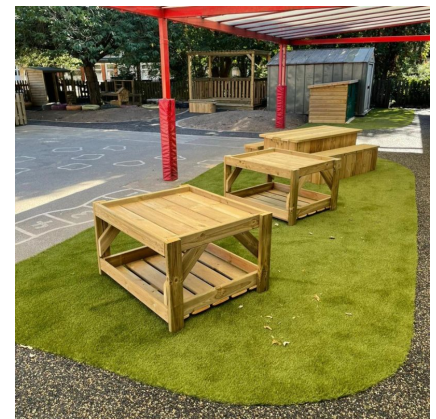

## Additional Information

SKU	W34457
Manufacturer	Newby Leisure
Age Suitability	3 Years+
Assembly	Fully Assembled
Depth	100cm
Height	60cm
Width	85cm
Material	Scandinavian Redwood Timber
Warranty	10-year guarantee against wood rot and insect damage