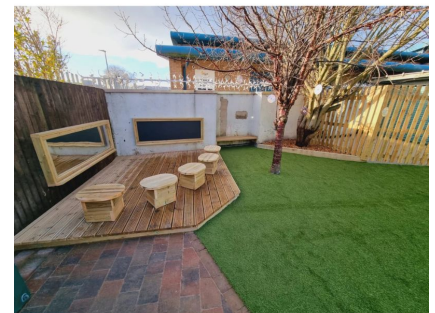

Mounted
Chalkboard

£582.00 inc vat -

£485.00 ex vat

Additional Information

SKU	W34456
Manufacturer	Newby Leisure
Age Suitability	3 Years+
Assembly	Assembly Required (if wanting to fix to wall)
Depth	15cm
Height	67cm
Width	180cm
Material	Scandinavian Redwood Timber
Warranty	10-year guarantee against wood rot and insect damage