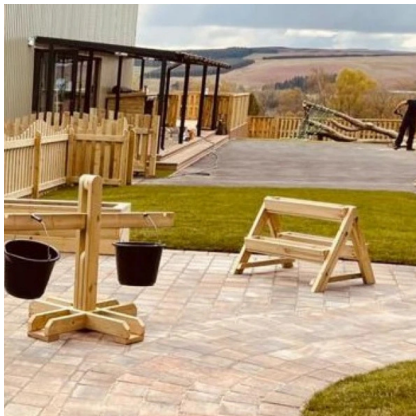

Web: [www.cosydirect.com](http://www.cosydirect.com)

SKU: W34442

Childrens Outdoor  
Step & Climb  
Bench

£234.00 inc vat -

£195.00 ex vat

## Additional Information

SKU	W34442
Manufacturer	Newby Leisure
Age Suitability	3 Years+
Assembly	Fully Assembled
Height	38cm
Width	80cm
Material	Scandinavian Redwood Timber
Warranty	10-year guarantee against wood rot and insect damage

<https://www.cosydirect.com/childrens-outdoor-step-climb-bench-w34442>