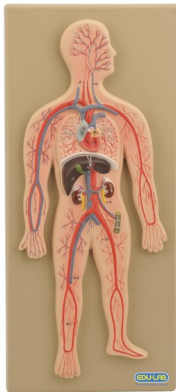

## Additional Information

SKU	W34420
Express Delivery	Express Under 10 Days

<https://www.cosydirect.com/model-human-circulatory-system-w34420>