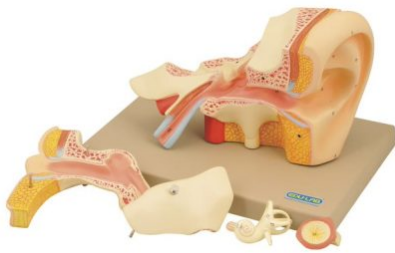

Model 4x Enlarged
Human Ear
Mounted 5 parts

£79.20 inc vat -

£66.00 ex vat

Additional Information

SKU	W34410
Express Delivery	Express Under 10 Days

<https://www.cosydirect.com/model-4x-enlarged-human-ear-mounted-5-parts-w34410>