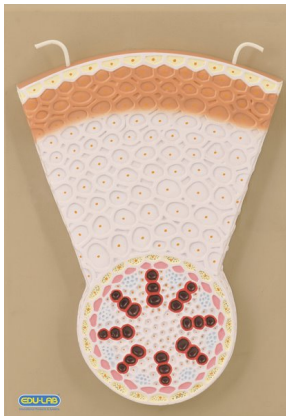

Web: [www.cosydirect.com](http://www.cosydirect.com)

SKU: W34409

Model Monocot  
Root Transverse  
Section

£75.60 inc vat -

£63.00 ex vat

## Additional Information

SKU	W34409
Express Delivery	Express Under 10 Days

<https://www.cosydirect.com/model-monocot-root-transverse-section-w34409>