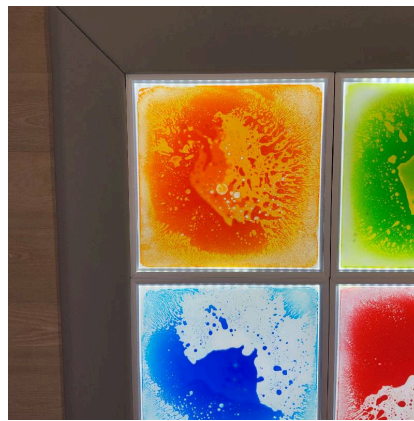

Padded Surround
for Light Up
Square 50cm Tiles

£114.08 inc vat -
£95.07 ex vat

Additional Information

SKU	W34356
Depth	2.3cm
Dimensions	H136 x D2.3 x W18cm
Height	136cm
Width	18cm
Pack Size	4
Safety Information	Self-Assembly Required

<https://www.cosydirect.com/padded-surround-for-light-up-square-50cm-tiles-w34356>

Description

Frame sensory play safely with this Padded Surround. Designed to create a secure, cushioned edge around your set of 4 Light Up Sensory Floor Tiles, this practical surround helps keep tiles stable while adding comfort and easier access. A brilliant addition for sensory rooms, therapy spaces and inclusive play environments.