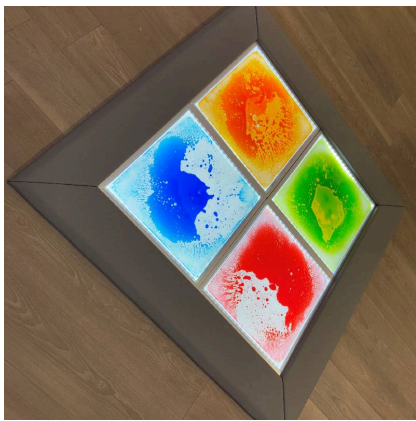

Padded Surround
for Light Up
Square 50cm Tiles

£114.08 inc vat -
£95.07 ex vat

Additional Information

SKU	W34356
Depth	2.3cm
Dimensions	H136 x D2.3 x W18cm
Height	136cm
Width	18cm
Pack Size	4
Safety Information	Self-Assembly Required

<https://www.cosydirect.com/padded-surround-for-light-up-square-50cm-tiles-w34356>

Description

Frame sensory play safely with this Padded Surround. Designed to create a secure, cushioned edge around your set of 4 Light Up Sensory Floor Tiles, this practical surround helps keep tiles stable while adding comfort and easier access. A brilliant addition for sensory rooms, therapy spaces and inclusive play environments.