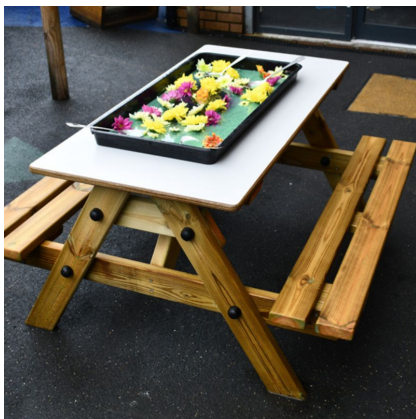

Pentagon Play
EYFS Picnic Table

£510.00 inc vat -

£425.00 ex vat

Additional Information

SKU	W34346
Manufacturer	Pentagon Play
Age Suitability	3 Years+
Assembly	Assembled
Height	63cm
Width	120cm
Pack Size	1
Material	Poylcarbonate, Petg, Stockbord, Redwood Timber

<https://www.cosydirect.com/pentagon-play-eyfs-picnic-table-w34346>

Description

Made from high pressure treated 'play grade' timber with a durable high-pressure laminated top, our Early Years Picnic Table is the perfect addition to any EYFS setting! Designed to comfortably seat up to four small children, the EYFS Picnic Table is ideal for snack time, creative activities, and/or outdoor lessons.