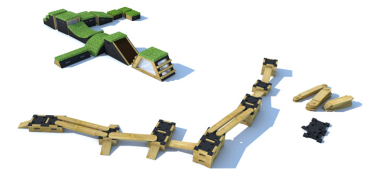

Pentagon Play
Sports Premium
Explorer Package

£5,394.00 inc vat -

£4,495.00 ex vat

Additional Information

SKU	W34304
Manufacturer	Pentagon Play
Age Suitability	3 Years+
Assembly	Assembled
Pack Size	3
Material	Redwood Timber, Accoya, Artificial Grass, Polycarbonate, Petg, Stockbord

<https://www.cosydirect.com/pentagon-play-sports-premium-explorer-package-w34304>

Description

Our medium package for low-level active play, this package features "Get Set, Go! Blocks- The Mendips Set" and the "Play Builder Architect Set".