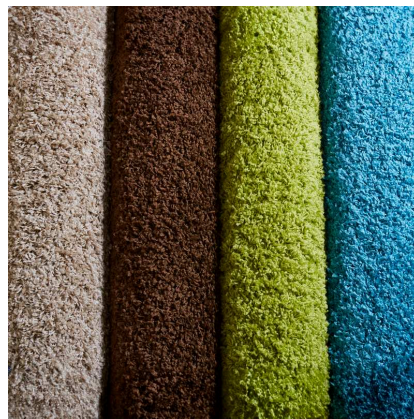

Large Shaggy Rug
- Various Colours

£161.99 inc vat -
£134.99 ex vat

Additional Information

SKU	57348-various
Catalogue Product Title	LARGE SHAGGY RUG
2026 Catalogue Page	508
Contents	1x Large Shaggy Rug Other resources pictured NOT included
Dimensions	W2.9m x L2m
Material	Made from durable polypropylene
Warranty	1 Year

<https://www.cosydirect.com/large-shaggy-rug-57348-various>

Description

A large shaggy rug that adds softness and comfort to any indoor learning space. Ideal for reading corners, group time or calming zones in EYFS and Primary settings. Stain resistant, non-shedding, and super soft underfoot. A versatile furnishing for enabling environments.