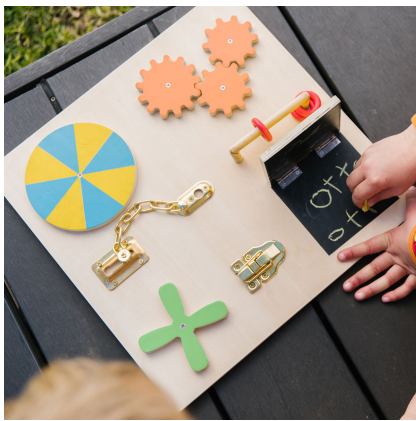

Learning with
Senses

£61.20 inc vat -
£51.00 ex vat

Additional Information

SKU	W33624
Manufacturer	Educational Advantage
Age Suitability	3 Years+
Dimensions	H35.5 x D36 x W5cm
Pack Size	1
Material	Sustainably sourced Plywood and Metal
Warranty	1 Year
Express Delivery	Express Under 10 Days