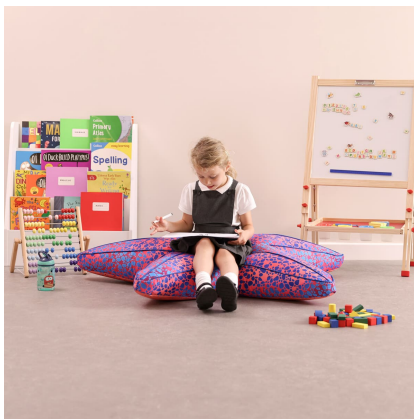

Sally the Starfish
Beanbag

£127.16 inc vat -

£105.97 ex vat

Additional Information

| | |
|------------------|---|
| SKU | W33527 |
| Manufacturer | Eden |
| Material | Cover: 100% Polyester Fill: 100% Polystyrene |
| Seat Height | 21cm |
| Express Delivery | Express Under 10 Days |