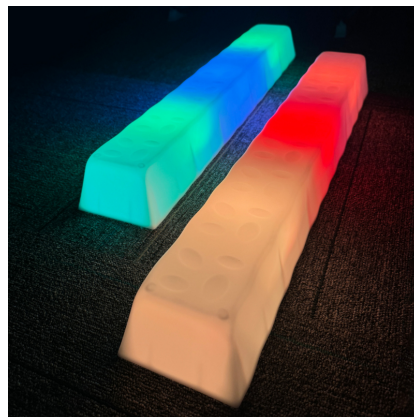

LED Balance Bars -
Set of 2

£59.99 inc vat -

£49.99 ex vat

Additional Information

SKU	57685
Catalogue Product Title	LED Balance Bars
2026 Catalogue Page	275
Age Suitability	3 Years+
Product Colour	Multicoloured
Dimensions	H7 x W11 x L70cm
Height	7cm
Width	11cm
Pack Size	2
Material	Polypropylene Plastic (Pp)
Warranty	3 years