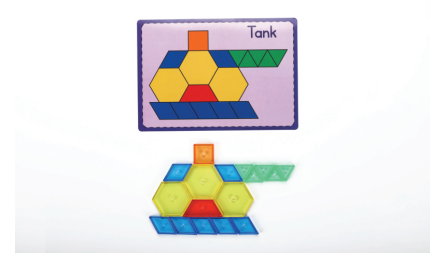

Translucent
Geometric Shapes
- 140 Piece Set

£22.79 inc vat -
£18.99 ex vat

Additional Information

SKU	57690
Catalogue Product Title	Translucent Geometric Shapes
2026 Catalogue Page	274,383
Contents	140 shapes, 20 small activity cards, 26 large activity cards, and 1 die
Product Colour	Multicoloured
Warranty	3 years