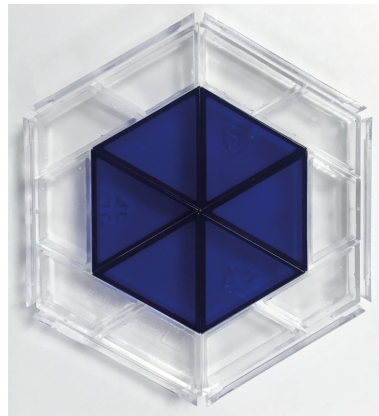

Web: [www.cosydirect.com](http://www.cosydirect.com)

SKU: 57722

Light Table Pattern  
Starter Set - 406  
Piece Set

£34.79 inc vat -  
£28.99 ex vat

## Additional Information

|                         |   |
|-------------------------|---|
| SKU                     | 57722   |
| Catalogue Product Title | Light Table Pattern Starter Set   |
| 2026 Catalogue Page     | 274,383   |
| Age Suitability         | 3 Years+  |
| Contents                | 400 Ecko shapes (250x small triangle, 100x trapezoid, 50x large triangle) and 6x frames |
| Product Colour          | Multicoloured   |
| Material                | Plastic   |
| Warranty                | 2 years   |