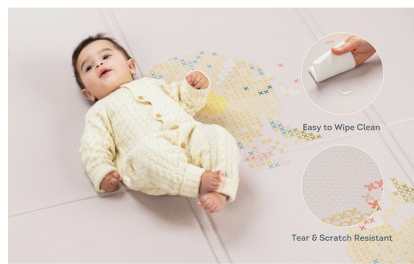

Fold & Play Bloom
Mat

£69.59 inc vat -

£57.99 ex vat

Additional Information

SKU	57720
Catalogue Product Title	Fold & Play Bloom Mat
2026 Catalogue Page	251
Age Suitability	0 Months+
Dimensions	W140 x L140cm
Width	140cm
Material	Plastic