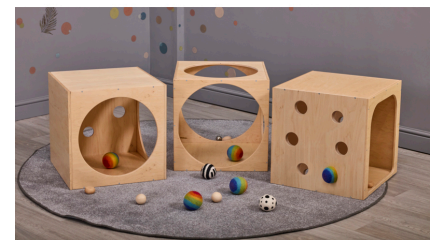

Baby Room Crawl
Through - 3 Piece
Set

£574.80 inc vat -

£479.00 ex vat

Additional Information

SKU	56546
Manufacturer	Cosy
Catalogue Product Title	Baby Room Crawl Through
2026 Catalogue Page	251
Age Suitability	1 Year+
Assembly	Requires Assembly
Contents	3 Piece Set Other resources pictured NOT included
Product Colour	Brown
Dimensions	H50cm x W50cm x L50cm
Height	50cm
Width	50cm
Pack Size	3
Material	Birch Plywood
Safety Information	Supervision Recommended

<https://www.cosydirect.com/baby-room-crawl-through-3-piece-set-56546>

Description

Give your under threes a mini adventure zone with our Baby Room Crawl Through. Three beautifully crafted wooden cubes create endless crawl-through routes, cosy hideaways, and sensory peekaboo moments. A brilliant way to support early movement curiosity and play.