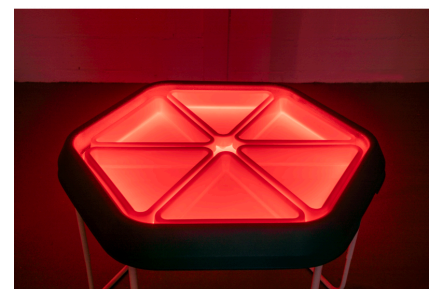

Compartments for
Sensory LED Tuff
Tray

£47.99 inc vat -

£39.99 ex vat

Additional Information

SKU	57265
Catalogue Product Title	Compartments for LED Tuff Tray
2026 Catalogue Page	227,274
Pack Size	6
Material	Plastic