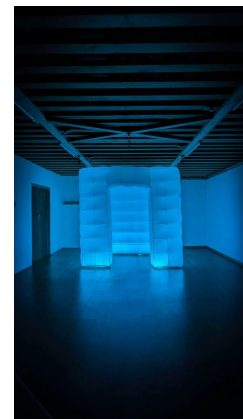

Collaborate & Innovate Ltd T/A Cosy Direct, Units
316-318 Fauld Industrial Estate, Fauld Lane, Fauld,
DE13 9HS

Tel: [01332 370152](tel:01332370152)

Email: sales@cosydirect.com

Web: www.cosydirect.com

SKU: W33681

Therapy PODS
Fundamentals

£3,120.00 inc vat -

£2,600.00 ex vat