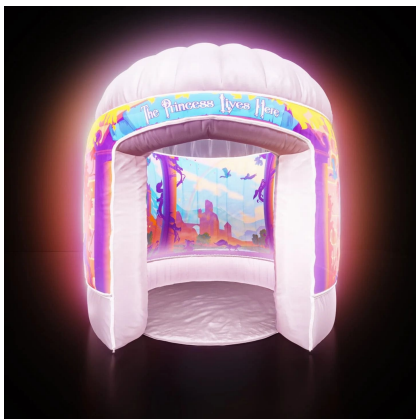

PODS Magical
Princesses Palace

£1,734.00 inc vat -

£1,445.00 ex vat

Additional Information

SKU	W33660
Age Suitability	3 Years+
Assembly	Assembled
Dimensions	H180 x D180 x W180cm
Height	180cm
Width	180cm
Material	Polyester
Warranty	1 Year

<https://www.cosydirect.com/pods-magical-princesses-palace-w33660>

Description

A dreamy immersive space fit for royalty—featuring enchanted castle artwork, fairy tale sounds, and soothing sensory features.