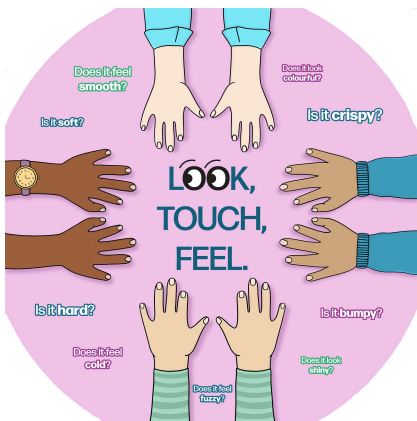

Look, Touch, Feel
Tuff Tray Insert

£20.28 inc vat -
£16.90 ex vat

Additional Information

SKU

W31294-Variou

<https://www.cosydirect.com/look-touch-feel-tuff-tray-insert-w31294-various>