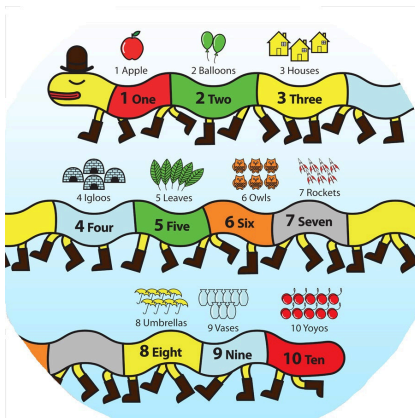

Centipede 1-10
Number Line Tuff
Tray Mat

£20.28 inc vat -
£16.90 ex vat

Additional Information

SKU

W31270-Variou

<https://www.cosydirect.com/centipede-1-10-number-line-tuff-tray-mat-w31270-various>