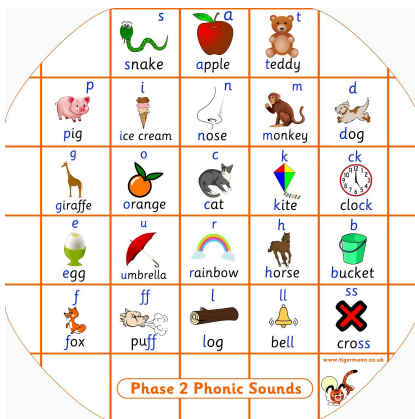

Web: [www.cosydirect.com](http://www.cosydirect.com)

SKU: W31260-  
Various

Phase 2 Phonics  
Tuff Tray Mat

£20.28 inc vat -  
£16.90 ex vat