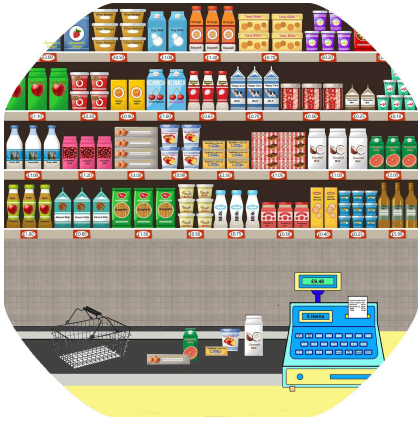

Collaborate & Innovate Ltd T/A Cosy Direct, Units
316-318 Fauld Industrial Estate, Fauld Lane, Fauld,
DE13 9HS

Tel: [01332 370152](tel:01332370152)

Email: sales@cosydirect.com

Web: www.cosydirect.com

SKU: W31253- Shopping Tuff Tray
Various Mat

£20.28 inc vat -
£16.90 ex vat

Additional Information

SKU

W31253-Variou

<https://www.cosydirect.com/shopping-tuff-tray-mat-w31253-various>