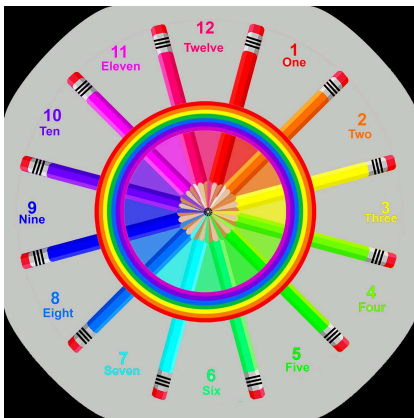

Web: [www.cosydirect.com](http://www.cosydirect.com)

SKU: W31223-  
Various

Pencil Colour  
Wheel Tuff Tray  
Mat Insert

£27.00 inc vat -  
£22.50 ex vat