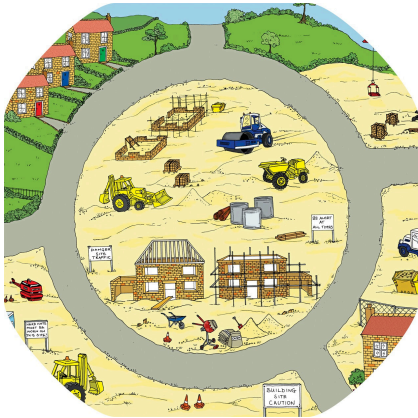

Collaborate & Innovate Ltd T/A Cosy Direct, Units
316-318 Fauld Industrial Estate, Fauld Lane, Fauld,
DE13 9HS

Tel: [01332 370152](tel:01332370152)

Email: sales@cosydirect.com

Web: www.cosydirect.com

SKU: W31213-
Various

Building Site Tuff
Tray Mat Insert

£20.28 inc vat -
£16.90 ex vat

Additional Information

SKU

W31213-Various

<https://www.cosydirect.com/building-site-tuff-tray-mat-insert-w31213-various>