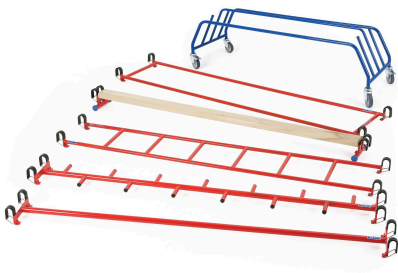

Linking Equipment
Set With Trolley

£1,055.99 inc vat -

£879.99 ex vat

Additional Information

SKU	W33174
Age Suitability	4 Years+
Assembly	Assembled
Product Colour	Blue
Pack Size	6
Material	Steel
Express Delivery	Express Under 10 Days