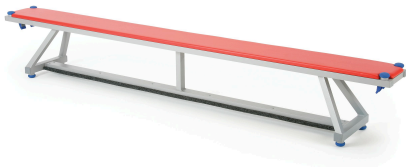

Web: [www.cosydirect.com](http://www.cosydirect.com)

SKU: W33162-  
Various

Litabench 24M  
With Upholstered  
Top

£616.80 inc vat -  
£514.00 ex vat

## Additional Information

SKU	W33162-Variou
Age Suitability	4 Years+
Assembly	Assembled
Depth	240cm
Dimensions	H36 x D240 x W33cm
Height	36cm
Width	33cm
Pack Size	1
Material	Aluminium Frame, Vinyl Covered Foam Padded Top
Warranty	1 Year

<https://www.cosydirect.com/litabench-24m-with-upholstered-top-w33162-various>