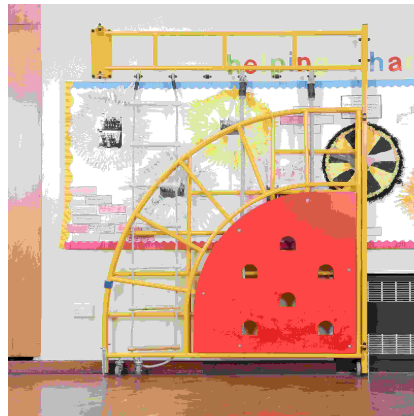

## Additional Information

SKU	W33156
Age Suitability	4 Years+
Assembly	Assembled
Product Colour	Yellow
Dimensions	H251.9 x D20 x W200cm
Height	251.9cm
Width	200cm
Pack Size	1
Material	Metal
Express Delivery	Express Under 10 Days