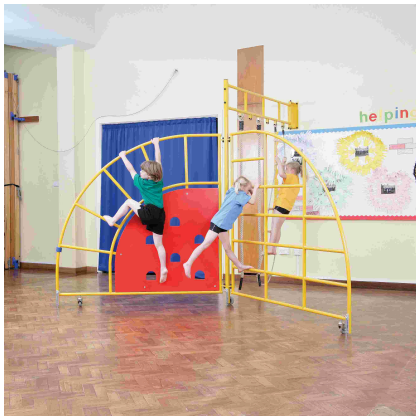

## Additional Information

SKU	W33156
Age Suitability	4 Years+
Assembly	Assembled
Product Colour	Yellow
Dimensions	H251.9 x D20 x W200cm
Height	251.9cm
Width	200cm
Pack Size	1
Material	Metal
Express Delivery	Express Under 10 Days